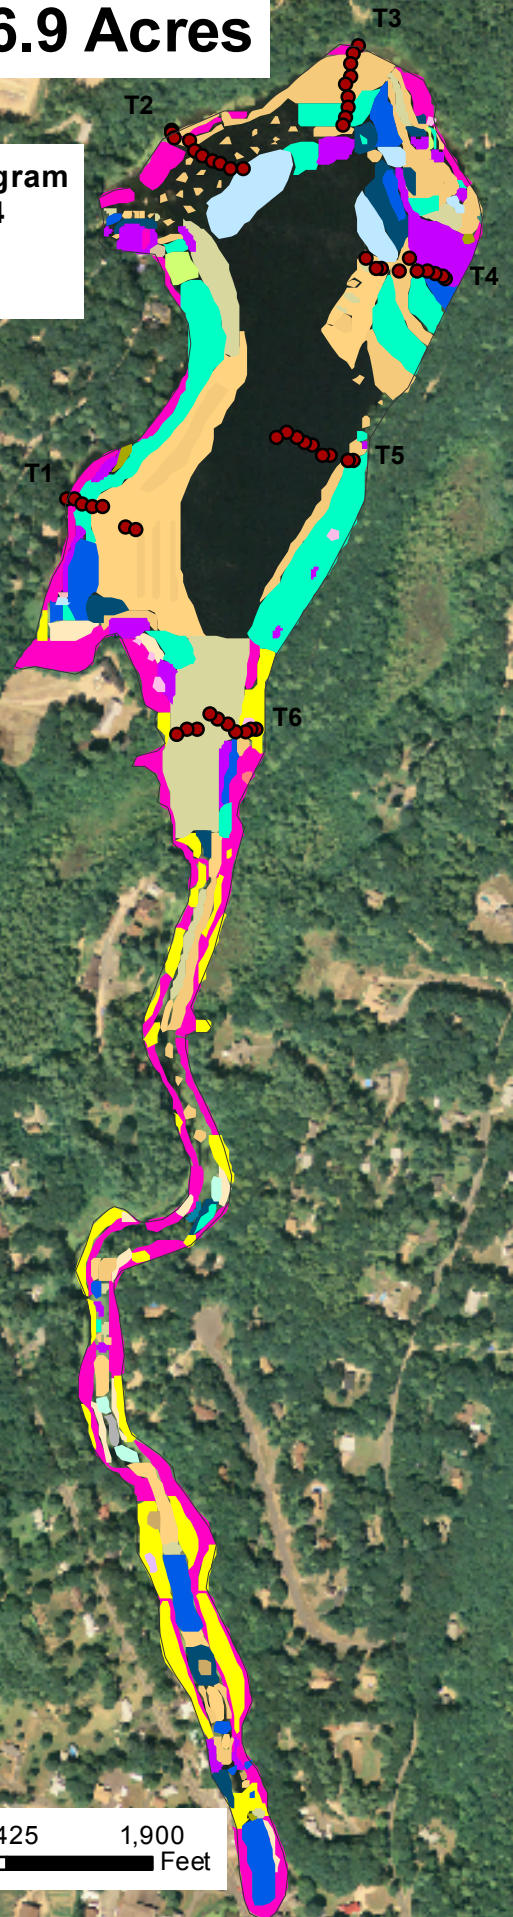

Manitook Lake, Granby 56.9 Acres

Legend

To view locations of individual plant species or other features, click on "Layers" tab to left. Turn features on or off by clicking the "Eye" icons.

- *Transect Point*
- Callitriche heterophylla*
- Charaphyte*
- Potamogeton zosteriformis*
- Utricularia purpurea*
- Utricularia vulgaris*
- Utricularia gibba*
- Myriophyllum tenellum*
- Potamogeton gramineus*
- Potamogeton pusillus*
- Potamogeton epihydrus*
- Potamogeton crispus**
- Nymphoides cordata*
- Myriophyllum heterophyllum**
- Eleocharis sp.*
- Elodea nuttallii*
- Vallisneria americana*
- Potamogeton amplifolius*
- Najas guadalupensis*
- Ceratophyllum echinatum*
- Potamogeton robbinsii*
- Brasenia schreberi*
- Nuphar variegata*
- Nymphaea odorata* *Invasive

Invasive Aquatic Plant Program
 Surveyed July 15, 2004
 by Robert Capers and
 Roslyn Selsky

0 237.5 475 950 1,425 1,900 Feet